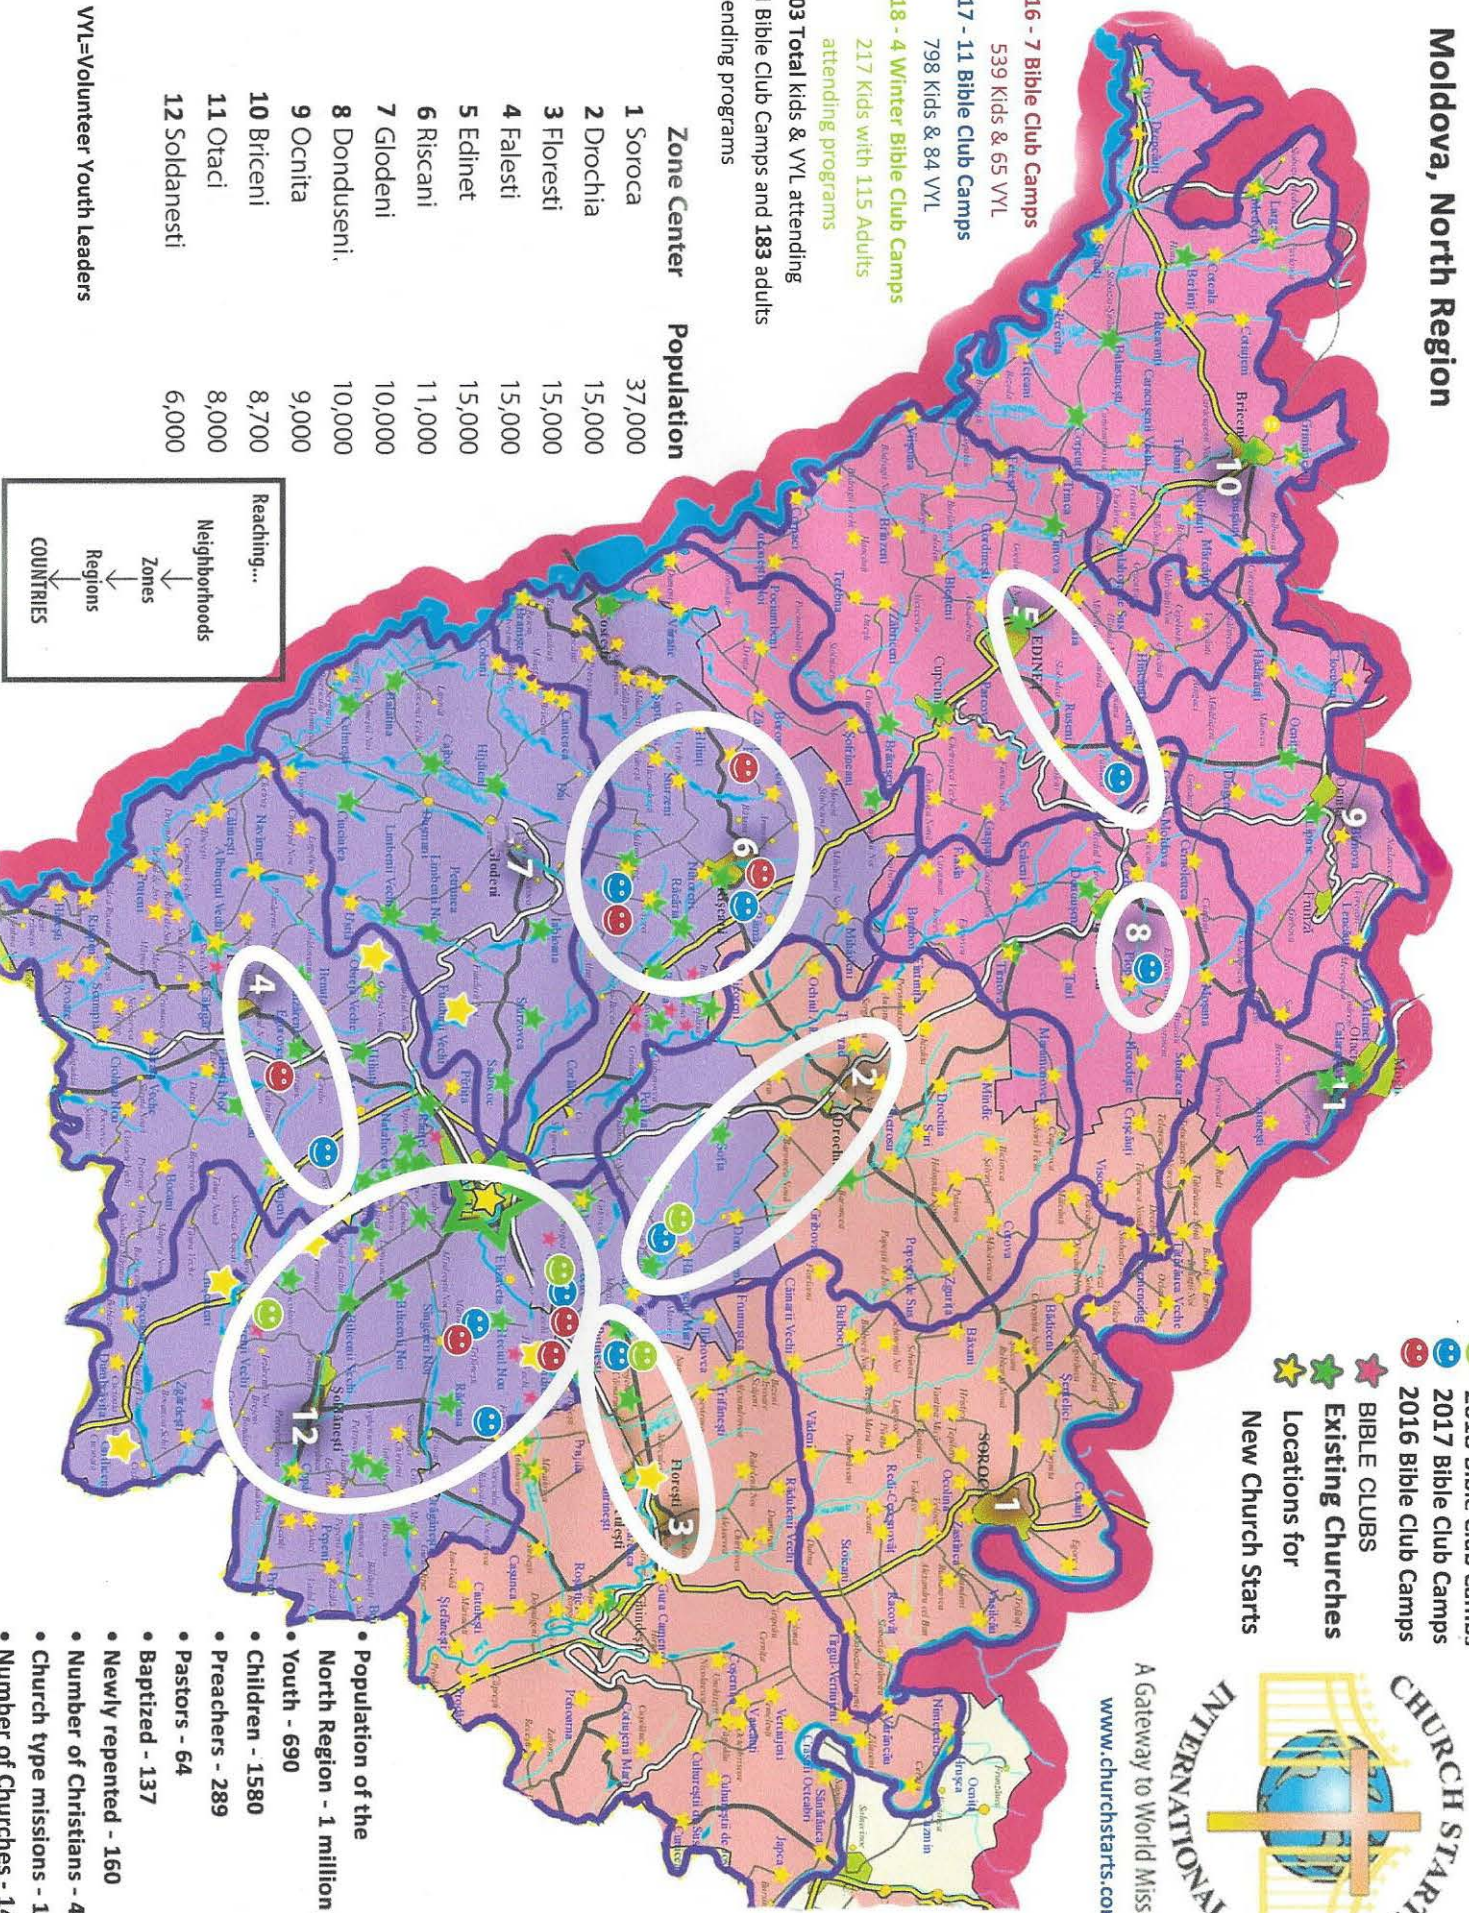

Moldova, North Region

2016 - 7 Bible Club Camps
539 Kids & 65 VYL

2017 - 11 Bible Club Camps
798 Kids & 84 VYL

2018 - 4 Winter Bible Club Camps
217 Kids with 115 Adults attending programs

1703 Total Kids & VYL attending CSI Bible Club Camps and 183 adults attending programs

Zone Center	Population
1 Soroca	37,000
2 Drochia	15,000
3 Floresti	15,000
4 Falesti	15,000
5 Edinet	15,000
6 Riscani	11,000
7 Glodeni	10,000
8 Donduseni,	10,000
9 Ocnița	9,000
10 Briceni	8,700
11 Otaci	8,000
12 Soldanesti	6,000

VYL=Volunteer Youth Leaders

- 2018 Bible Club Camps
- 2017 Bible Club Camps
- 2016 Bible Club Camps
- BIBLE CLUBS
- Existing Churches
- Locations for New Church Starts

A Gateway to World Missions
www.churchstarts.com

- Population of the North Region - 1 million plus
- Youth - 690
- Children - 1580
- Preachers - 289
- Pastors - 64
- Baptized - 137
- Newly repented - 160
- Number of Christians - 4998
- Church type missions - 19
- Number of Churches - 146